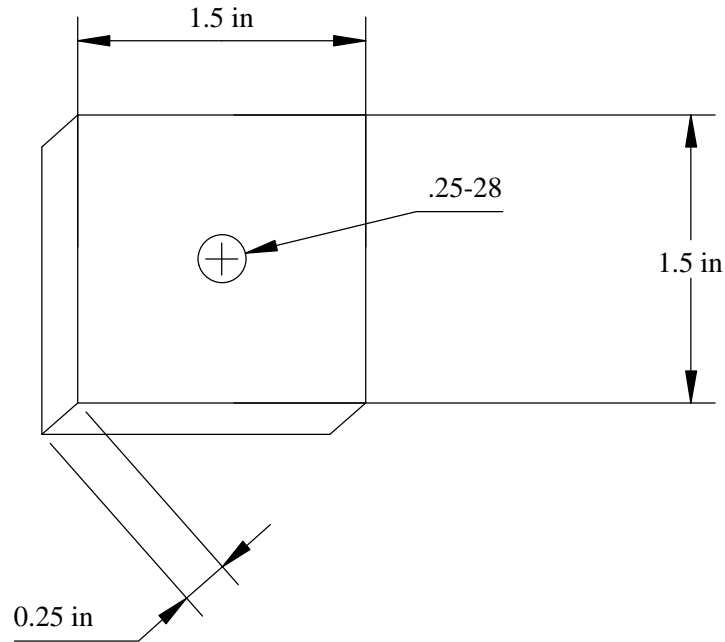

Rictor Transducer Mount

Notes

1) Material: Phenolix
non-conductive, rigid material

		TITLE		
		Rictor Transducer Mount		
SIZE	CAGE CODE	DWG NO	REV	
A		SIG-A-RICTOR-AM	1.2	
SCALE		SHEET		
		1/1		